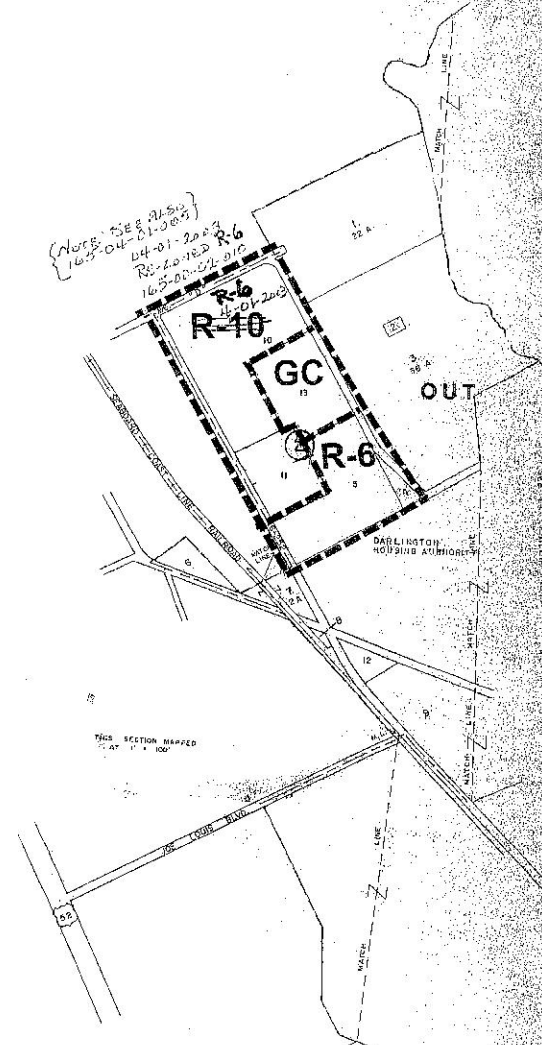

THIS SECTION MAPPED
AT 1" = 100'

REVISION TABLE		
DATE	MADE BY	CHANGES OR ADDITIONS

REVISION TABLE		
DATE	MADE BY	CHANGES OR ADDITIONS

PROPERTY TAX MAP
DARLINGTON COUNTY
SOUTH CAROLINA

LEGEND	
PROPERTY LINE	—
RIGHT-OF-WAY LINE	—
BY-PASS OR HIGHWAY	—
RAILROAD	—
COUNTY LINE	—
SCHOOL DISTRICT LINE	—
WATER LINE	—
MAXIMUM ELEVATION	①
TAX MAP PARCEL NUMBER	050-13

DISTRICTS	

SCALE, 1" = 400'	PHOTO DATE FEB 19
	MAP DATE FEB 19
	PREVIOUS MAP NO. 165-04-01-085
	MAP NO. 165-04-01-085